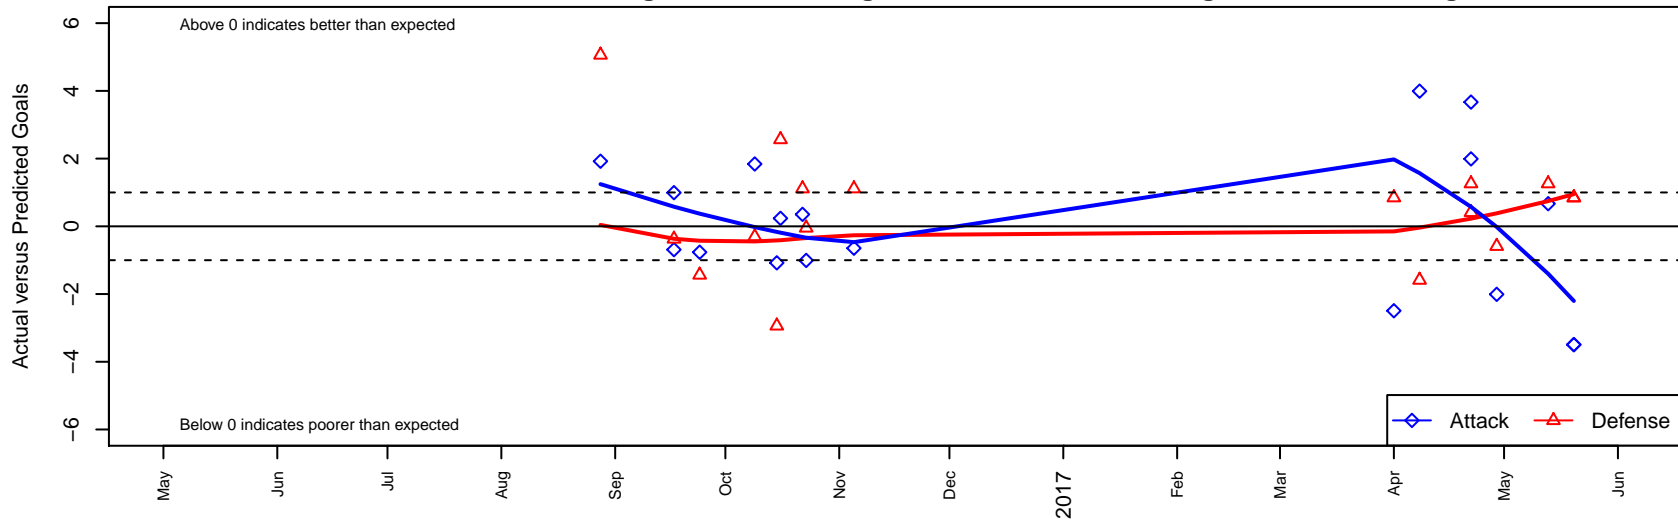

# Wenatchee Valley United Equipo Relampago B03

Cobra Premier Soccer  
 Othello, WA  
 B03 total strength=617  
 attack=0.67 defense=0.42  
 fall league = PSPL–Inland Copa 2 U14  
 spr league = Spr PSPL–Inland Copa 2 U13  
 notes= Lauriano 2015

alt names used:  
 WV UNITED SOCCER CLUB Equipo Relampa  
 UNITED SC Equipo Relampago

Venues played:  
 2016 PSPL–Inland Copa 2 U14  
 2016 Spr PSPL–Inland Copa 2 U13

**Wenatchee Valley United Equipo Relampago B03**  
 Dots are actual minus expected GF (blue circles) and GA (red triangles).  
 Blue line is smoothed change in attack strength. Red is smoothed change in defense strength.

**attack and defense variance (black dot)  
relative to other teams  
and top 10 in region**

**attack and defense rating  
relative to others at age  
and all opponents in last 13 months**

**Performance relative to 13 month average**